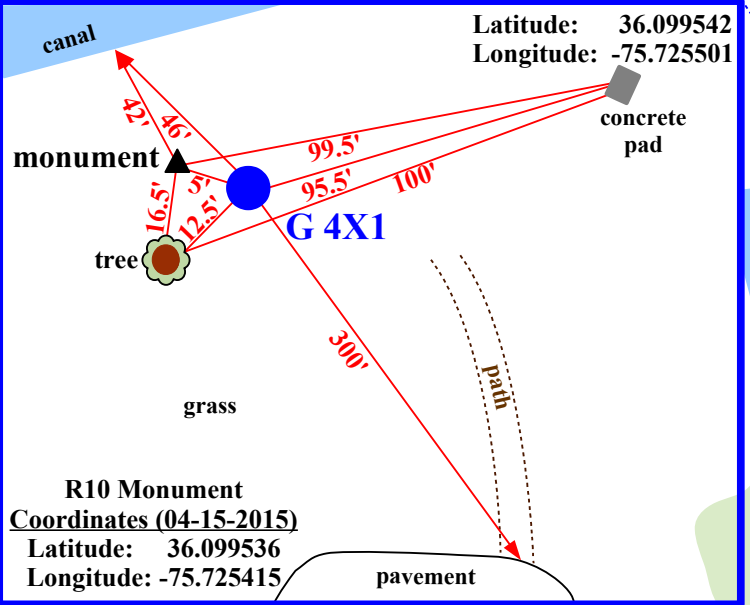

**Site Map**  
**North Carolina**  
**Monitoring Well Network**  
**Kitty Hawk North Site, G 4X**  
**Kitty Hawk, Dare County, NC**

**NOTE:** This map is for informational purposes only. It does not authorize any party to enter onto any lands depicted herein.

**Kitty Hawk North  
 Monitoring  
 Station  
 (1 well)**

**Southern  
 Shores  
 Realty**

forest

Palmetto Ln

Urgent Care

Marketplace at Southern Shores

parking lot

Wells Fargo

Croatan Hwy/US Hwy 158

ABC store

parking lot

WalMart Super Center

Cypress Knee Trail

Wright Memorial Bridge ~1.0 miles

Point Harbor

Birch Ln

mile marker 1

200 ft